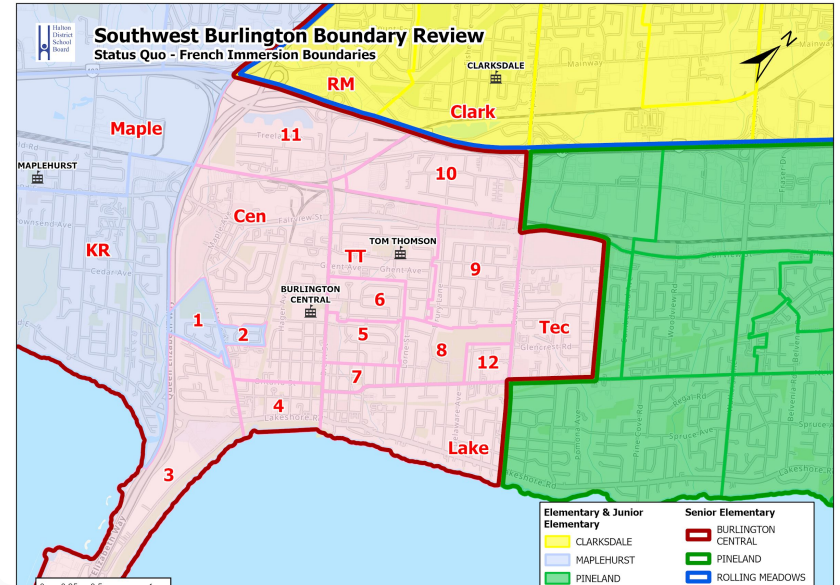

Status Quo Boundaries

Effective September 2026 school year

Existing Zone Distribution and Boundaries

English Program Boundaries

French Immersion Boundaries

Status Quo Boundaries & Proposed Changes

Existing Zone Distribution:

New Boundaries Proposes

- Zones 1 & 2** to be directed to schools east of the QEW.
- Zones 3 & 4 (south)** directed to **Lakeshore PS**
- Zones 9 & 10** directed to **Burlington Central Elem** for grade 7 & 8
- Zone 11** boundary adjusted and expanded to include new development along Fairview Street.
- Zone 12** directed to **Lakeshore PS**
- Zone Tec** directed to **Pineland PS** for FI.
- No change:** Zones 5, 6, 7 8, Cen, Lake, TT