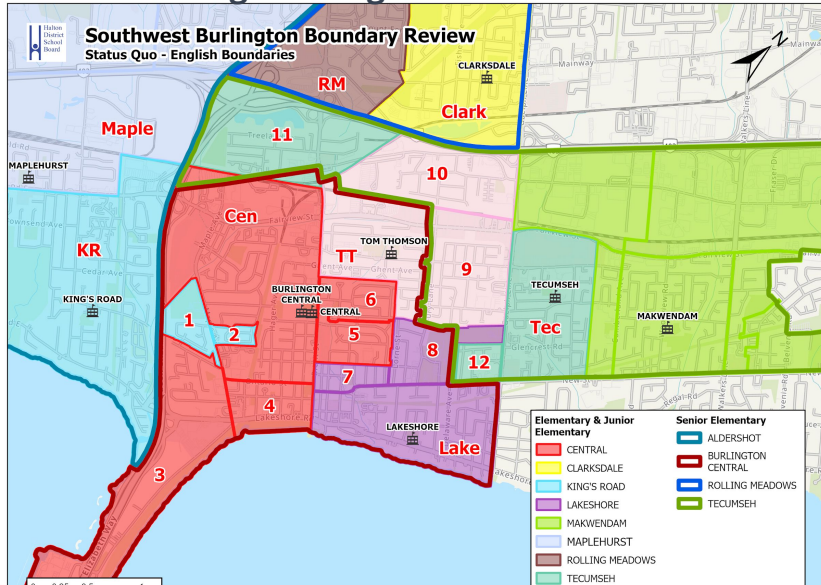

Status Quo Boundaries

Effective September 2026 school year

Existing Zone Distribution and Boundaries

English Program Boundaries

French Immersion Boundaries

Status Quo Boundaries & Proposed Changes

Existing Zone Distribution:

New Boundaries Proposes

- Zones 1 & 2** to be directed to schools east of the QEW.
- Zones 3 & 4 (south)** directed to **Lakeshore PS**
- Zones 9 & 10** directed to **Burlington Central Elem** for grade 7 & 8
- Zone 11** boundary adjusted and expanded to include new development along Fairview Street.
- Zone 12** directed to **Lakeshore PS**
- Zone Tec** directed to **Pineland PS** for FI.
- No change:** Zones 5, 6, 7 8, Cen, Lake, TT